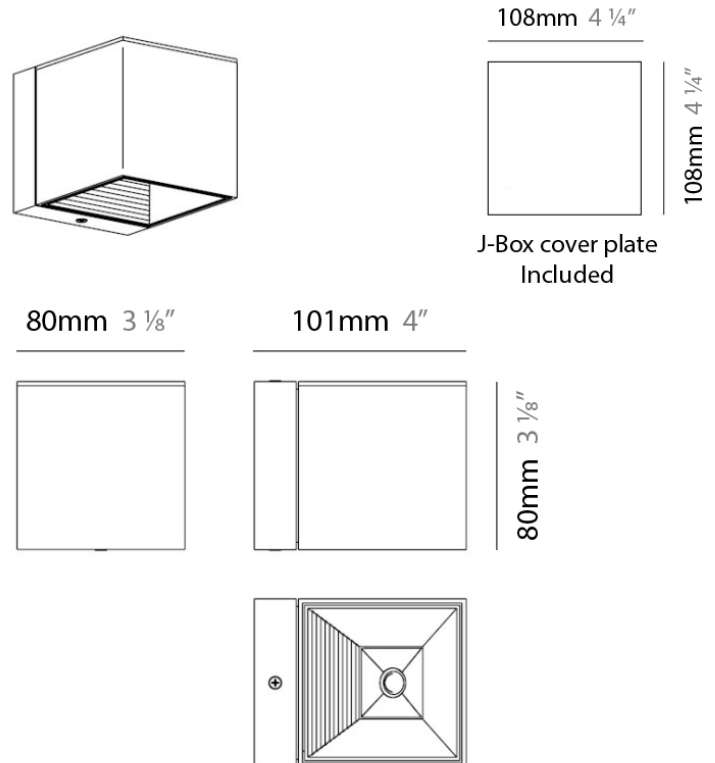

DAU SURFACE

D93148

PROJECT	
TYPE	
NOTES	
QUANTITY	
DATE	

GENERAL

Series: Dau
Brand: Milan
Division: Design
Mounting Type: Surface
Mounting Location: Wall
Subcategory: Up/Down Light

PHYSICAL

Shape: Cube
Length (mm): 110
Length (in): 4 ⁵/₁₆
Height (mm): 110
Height (in): 4 ⁵/₁₆
Extension (mm): 101
Extension (in): 4.0
Weight (kg): 0.91
Weight (lbs): 2
Fixture Finish: SST
Fixture Material: Metal

ELECTRICAL

Number of Lamps: 2
Lamp Type: LED
Total Output Wattage (W): 8
Max. Wattage Per Lamp (W): 4
Dimming: Electronic Low Voltage Dimming
Driver Type: operates without a driver
Input Voltage (V): 120

LED

Delivered Lumen Range: 100 - 499 lm
Number of LEDs: 2
Color Temperature (°K): 2700 / 2900
Max. Delivered Lumen (lm): 339.01
Nominal Lumen (lm): 600
CRI: >80 CRI

OPTICAL

RATINGS AND CERTIFICATIONS

Certified By: CSA Certified to UL and CSA Standards
IP rating: IP44